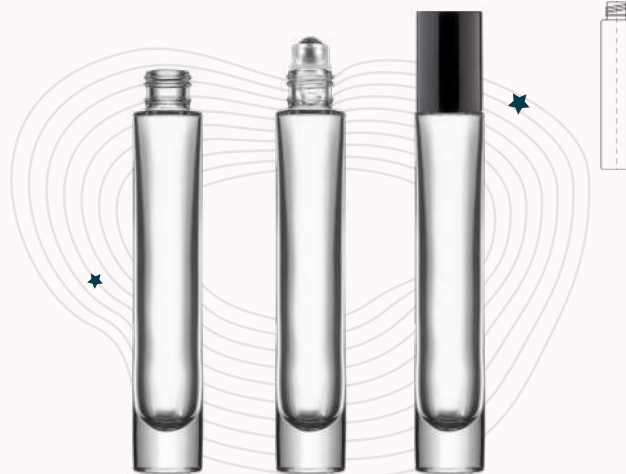

ROLL ON CYLINDER - 10 ML (NEW)

Roll On Set