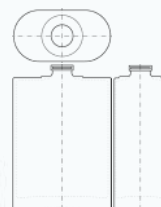

CEO

CEO ICE

Bottle

Bottle

WEED

TOOL

Bottle

Bottle

100 ML Bottle