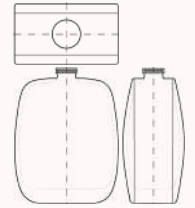

JR. MADAM

13 mm neck bottle, pump, collar and cap set

MARE (NEW)

FUN

13 mm neck bottle, pump, collar and cap set

JA

13 mm neck bottle, pump, collar and cap set

JR. SAVAGE

13 mm neck colored bottle, pump, collar and cap set

JR. MISS

13-15 mm neck bottle, pump, collar and cap set