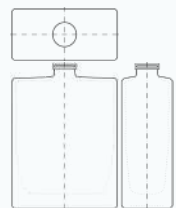

CROSS

MADAM

Bottle

Bottle

AND

WOLF

Bottle

Bottle

100 ML Bottle