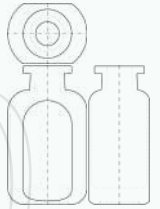

GROSS 100 ML (NEW)