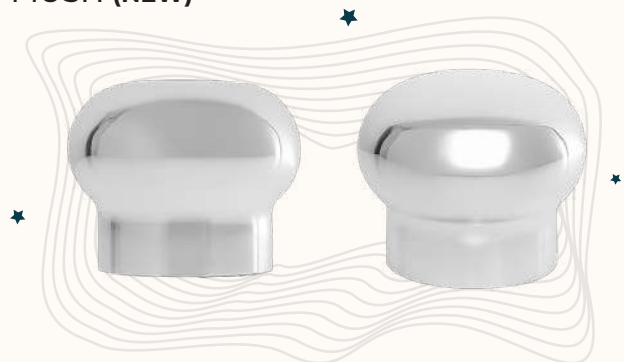

MUSH (NEW)

15 mm - 10 gr

LONE (NEW)

15 mm - 26 gr

CONE (NEW)

15 mm - 22 gr

RIDER (NEW)

15 mm - 24 gr

TREE (NEW)

15 mm - 25 gr

SIGNEX (NEW)

15 mm - 30 gr