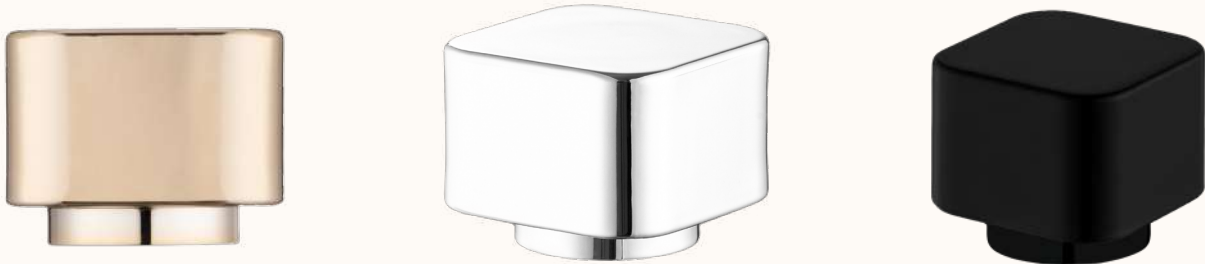

SHOWY

15 mm - 25 gr

NICK

15 mm - 24 gr

SWING

15 mm - 26 gr

IRON

15 mm - 25 gr

CAKE

15 mm - 79 gr