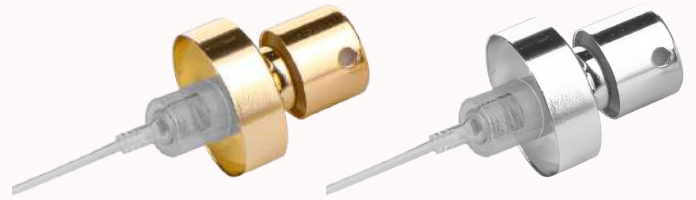

20 mm SS Gold - Silver Pump - 130 mcl
(NEW)

18 mm gold and silver pump - 130 mcl