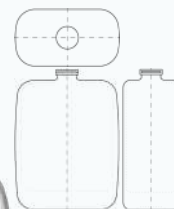

PEARL

Bottle

NEPTUN

Bottle

MARS

Bottle

WIN

Bottle

100 ML Bottle