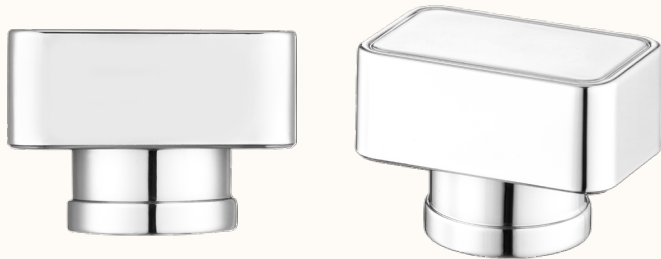

## TOP (NEW)

15 mm - 12 gr

**AMOUR (NEW)**

15 mm - 16 gr

**BELLO (NEW)**

15 mm - 25 gr

**MEG**

15 mm - 29 gr