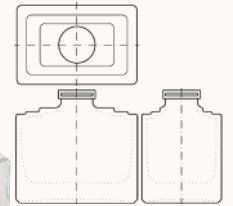

JR. MADAM

13 mm neck bottle, pump, collar and cap set

MARE (NEW)

FUN

13 mm neck bottle, pump, collar and cap set

JA

13 mm neck bottle, pump, collar and cap set

JR. SAVAGE

13 mm neck colored bottle, pump, collar and cap set

JR. MISS

13-15 mm neck bottle, pump, collar and cap set